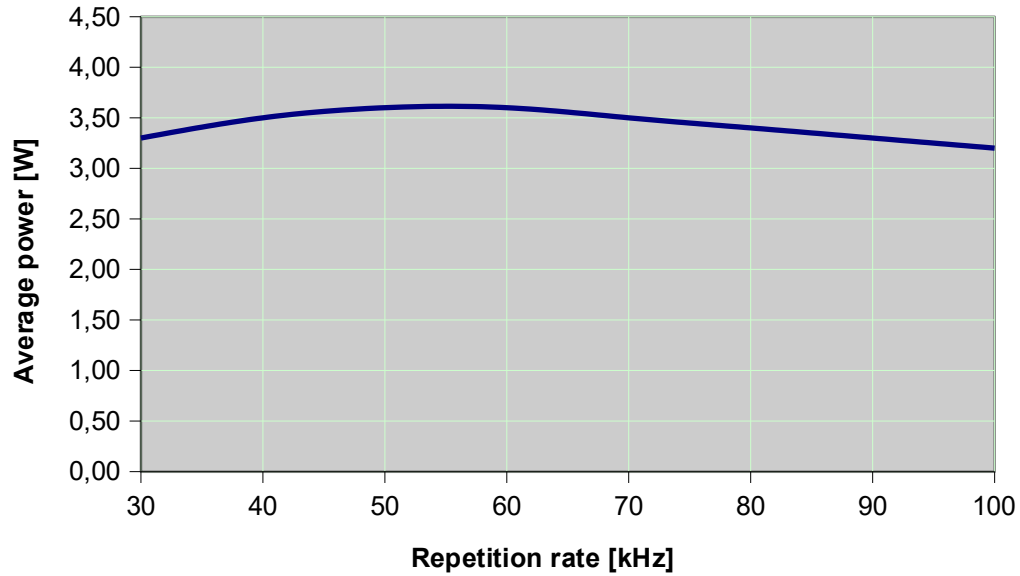

Wedge HF 532nm Plus – PERFORMANCE CURVES (2025)

Wedge HF 532nm Plus: Pulse Energy

Wedge HF 532nm Plus: Pulse Width

Wedge HF 532nm Plus: Average Power

Wedge HF 532nm Plus: Peak Power