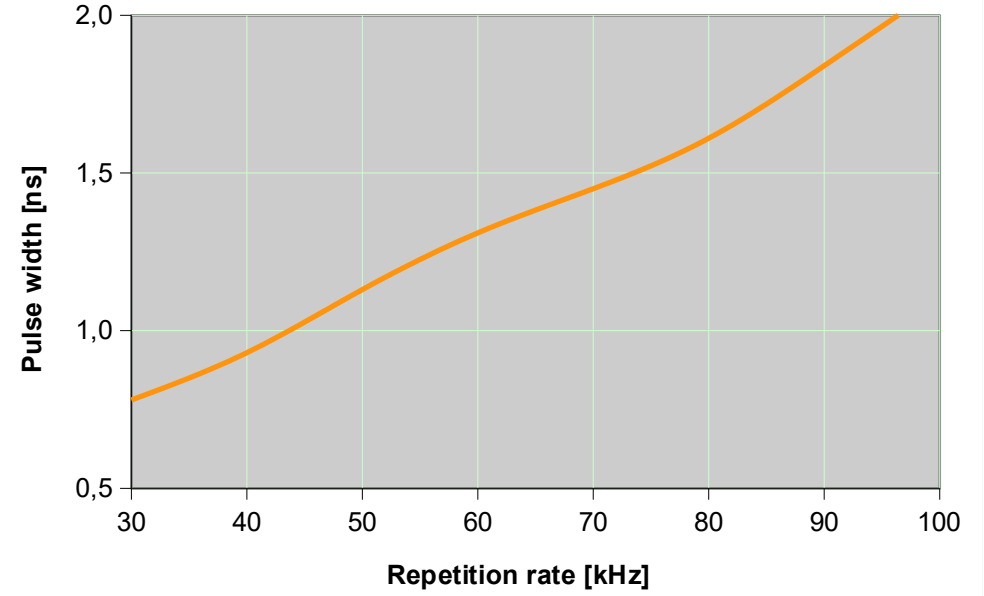

Wedge HF 532nm Plus – PERFORMANCE CURVES (2025)

Wedge HF 532nm Plus: Pulse Energy

Wedge HF 532nm Plus: Pulse Width

Wedge HF 532nm Plus: Average Power

Wedge HF 532nm Plus: Peak Power