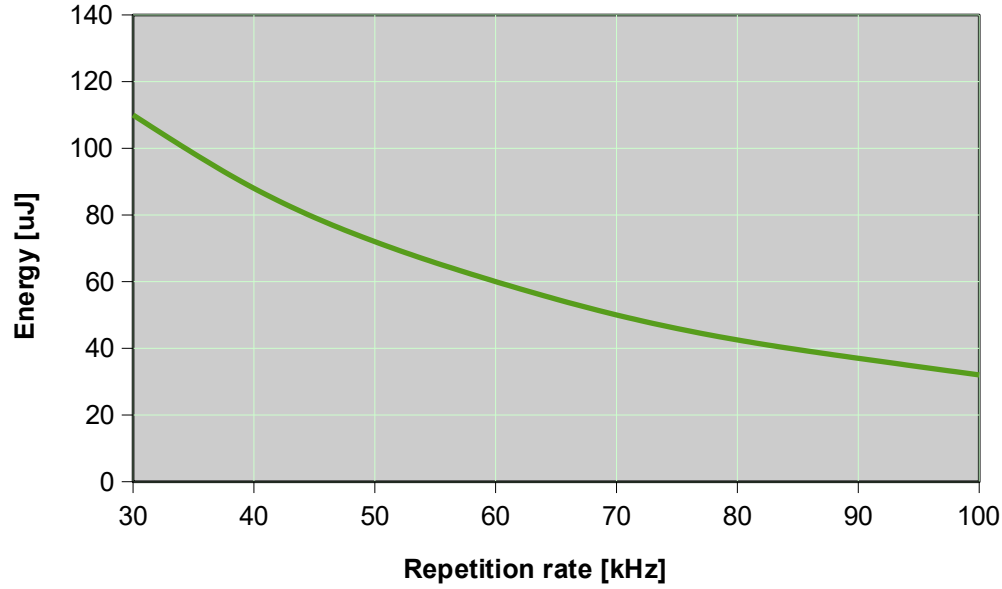

Wedge HF 532nm Plus – PERFORMANCE CURVES (2025)

Wedge HF 532nm Plus: Pulse Energy

Wedge HF 532nm Plus: Pulse Width

Wedge HF 532nm Plus: Average Power

Wedge HF 532nm Plus: Peak Power