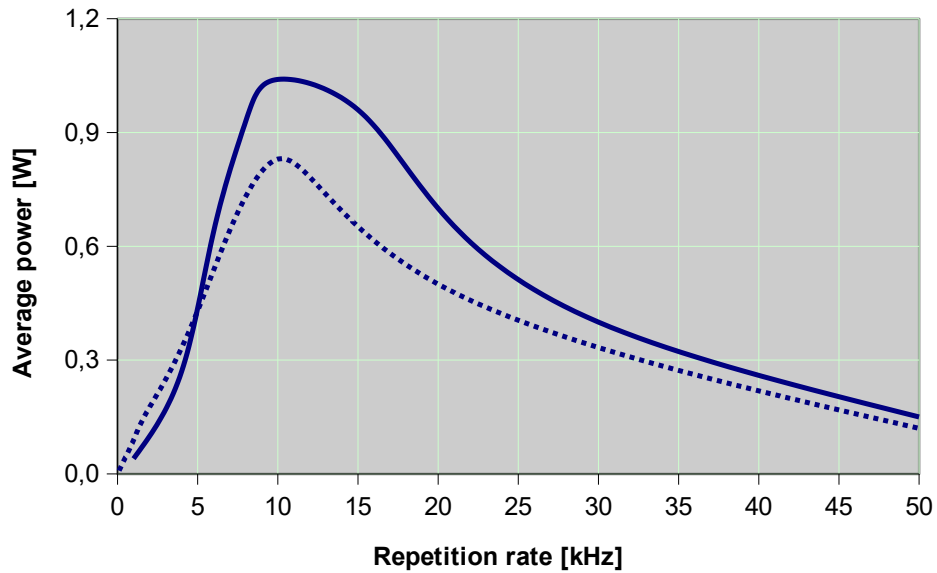

Onda 266nm – Performance curves (Rel. 2107)

Onda 266nm: Pulse Energy

Onda 266nm: Pulse Width

Onda 266nm: Average Power

Onda 266nm: Peak Power