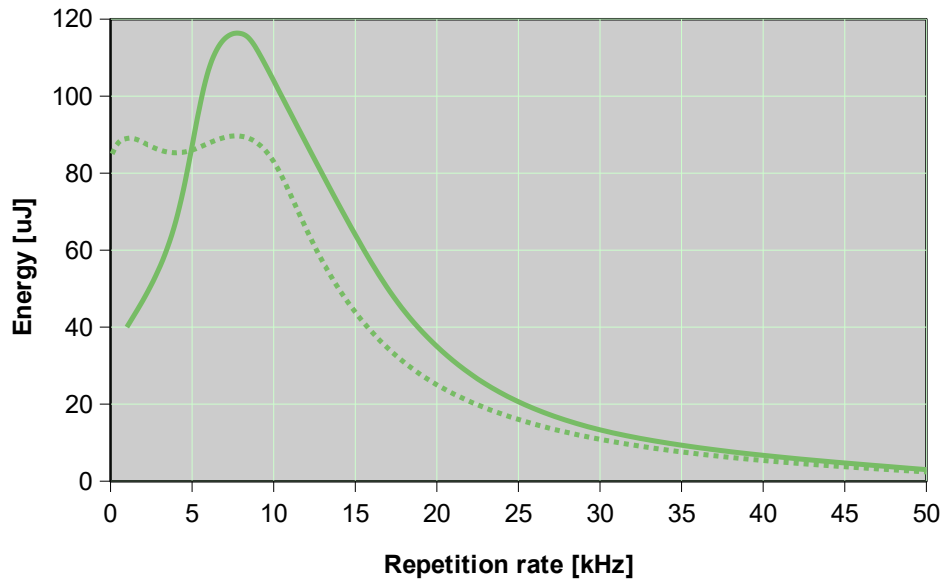

Onda 266nm – Performance curves (Rel. 2107)

Onda 266nm: Pulse Energy

Onda 266nm: Pulse Width

Onda 266nm: Average Power

Onda 266nm: Peak Power