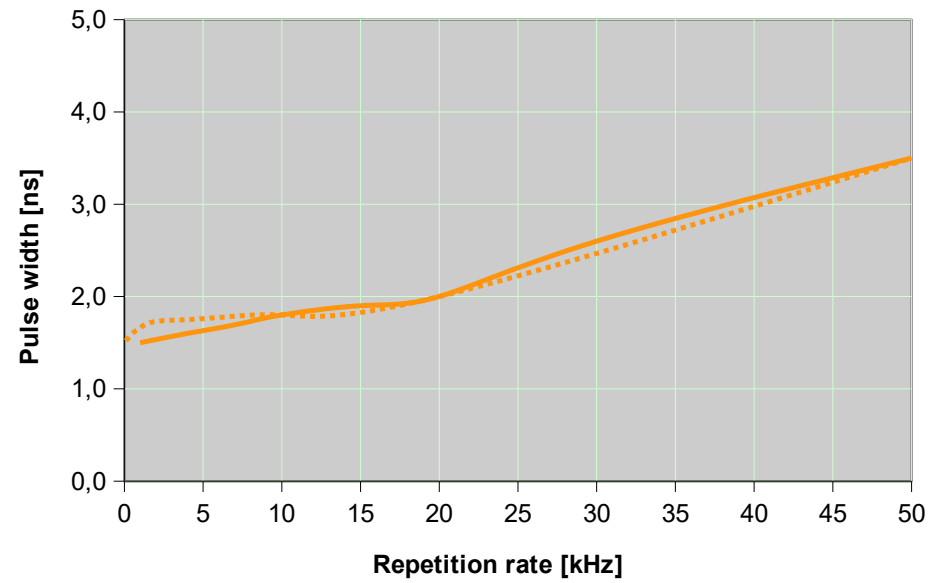

Onda 266nm – Performance curves (Rel. 2107)

Onda 266nm: Pulse Energy

Onda 266nm: Pulse Width

Onda 266nm: Average Power

Onda 266nm: Peak Power