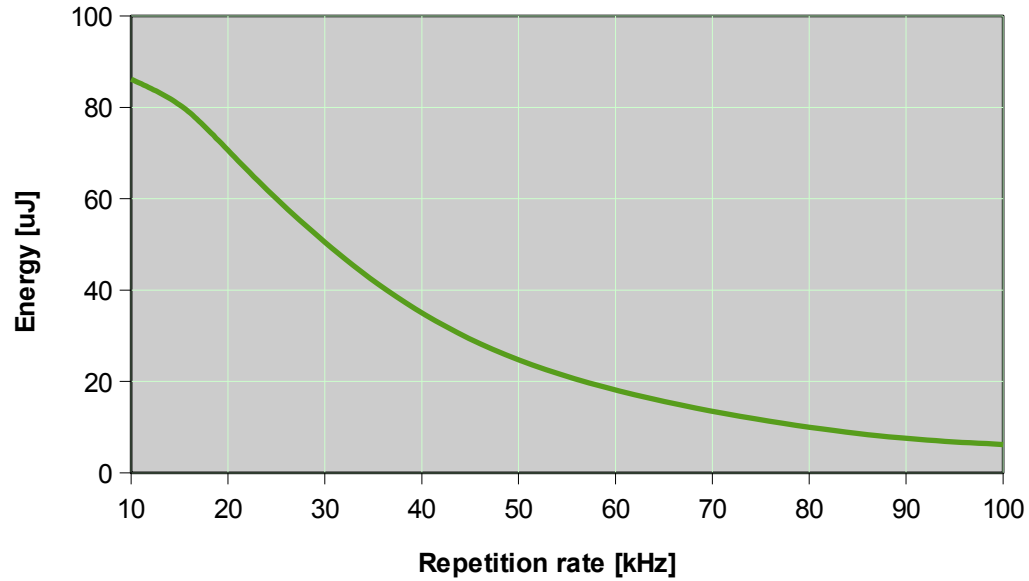

Wedge HF 532nm – PERFORMANCE CURVES (Rel. 1506)

Wedge HF 532nm: Pulse Energy

Wedge HF 532nm: Pulse Width

Wedge HF 532nm: Average Power

Wedge HF 532nm: Peak Power