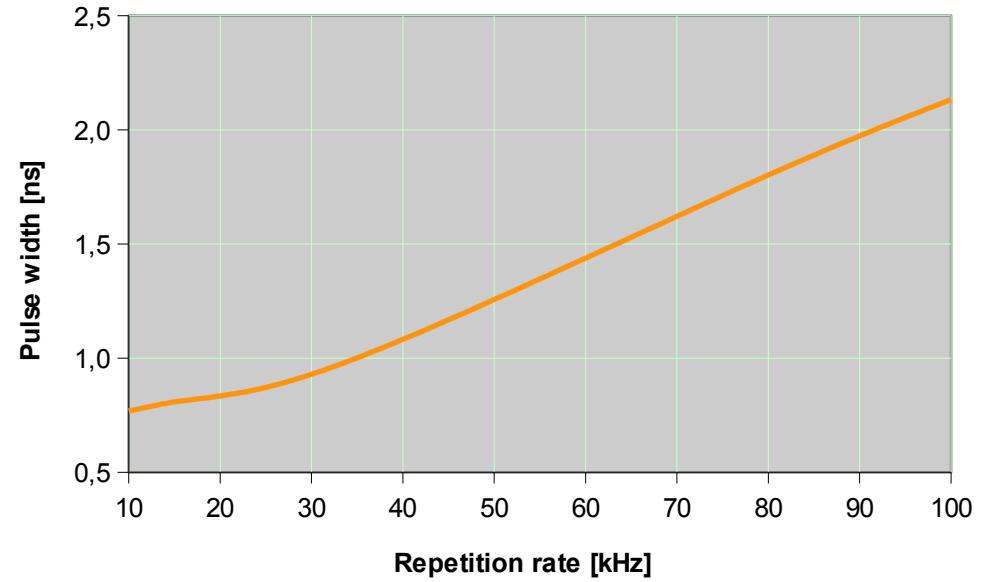

Wedge HF 532nm – PERFORMANCE CURVES (Rel. 1506)

Wedge HF 532nm: Pulse Energy

Wedge HF 532nm: Pulse Width

Wedge HF 532nm: Average Power

Wedge HF 532nm: Peak Power