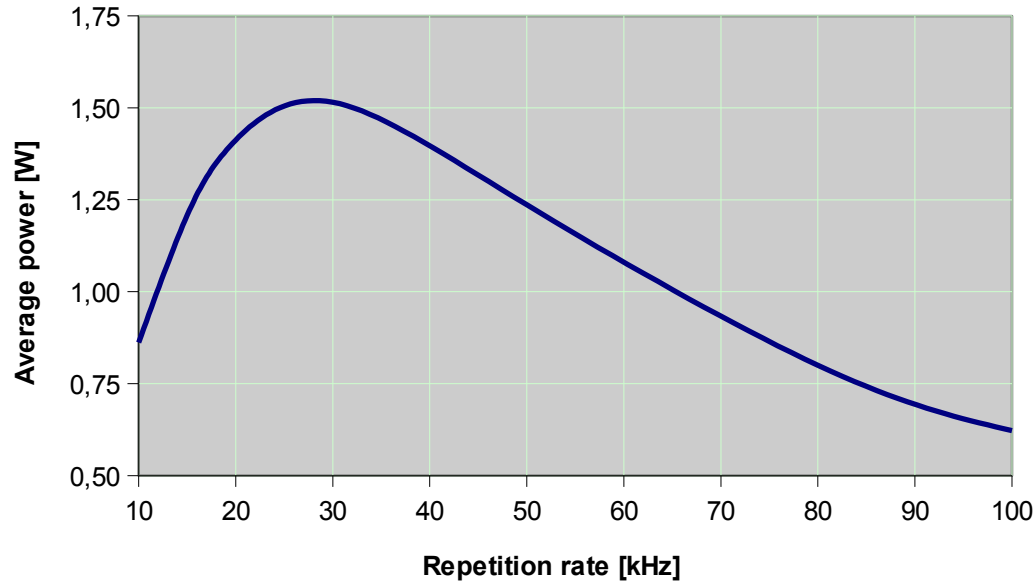

Wedge HF 532nm – PERFORMANCE CURVES (Rel. 1506)

Wedge HF 532nm: Pulse Energy

Wedge HF 532nm: Pulse Width

Wedge HF 532nm: Average Power

Wedge HF 532nm: Peak Power