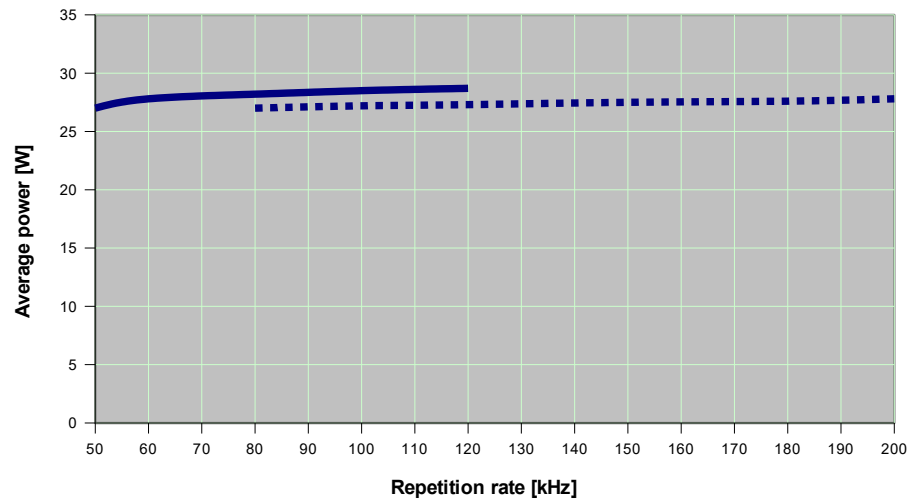

Vento 25W 1064nm – Performance Curves – Preliminary

Vento 25W 1064nm: Pulse Energy

Vento 25W 1064nm: Pulse Width

Vento 25W 1064nm: Average Power

Vento 25W 1064nm: Peak Power