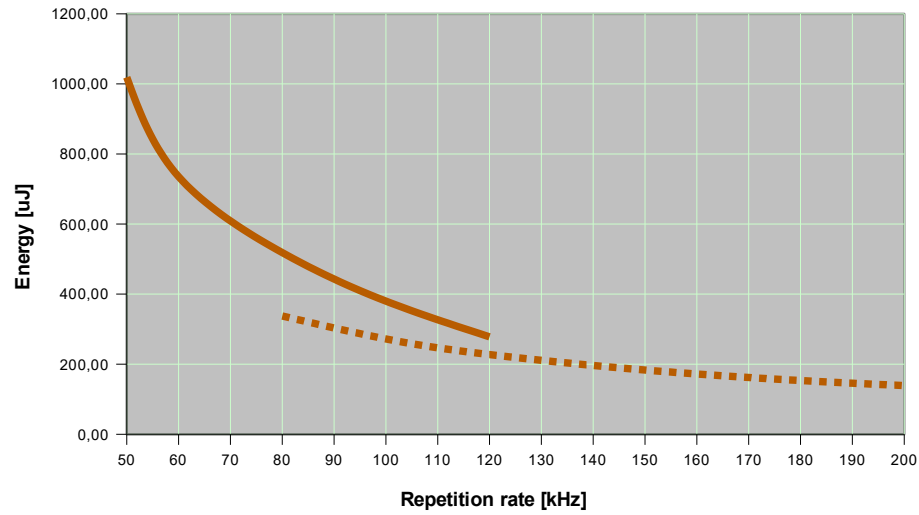

Vento 25W 1064nm – Performance Curves – Preliminary

Vento 25W 1064nm: Pulse Energy

Vento 25W 1064nm: Pulse Width

Vento 25W 1064nm: Average Power

Vento 25W 1064nm: Peak Power