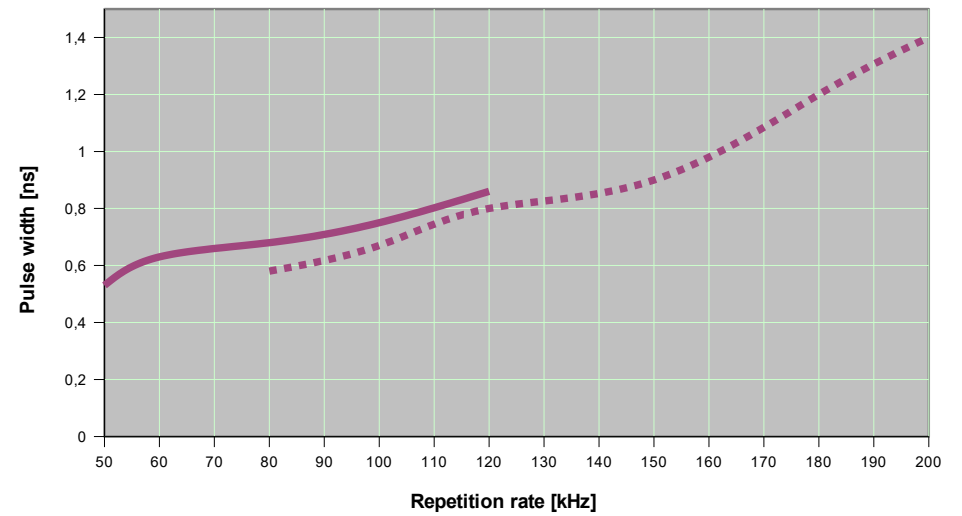

Vento 25W 1064nm – Performance Curves – Preliminary

Vento 25W 1064nm: Pulse Energy

Vento 25W 1064nm: Pulse Width

Vento 25W 1064nm: Average Power

Vento 25W 1064nm: Peak Power