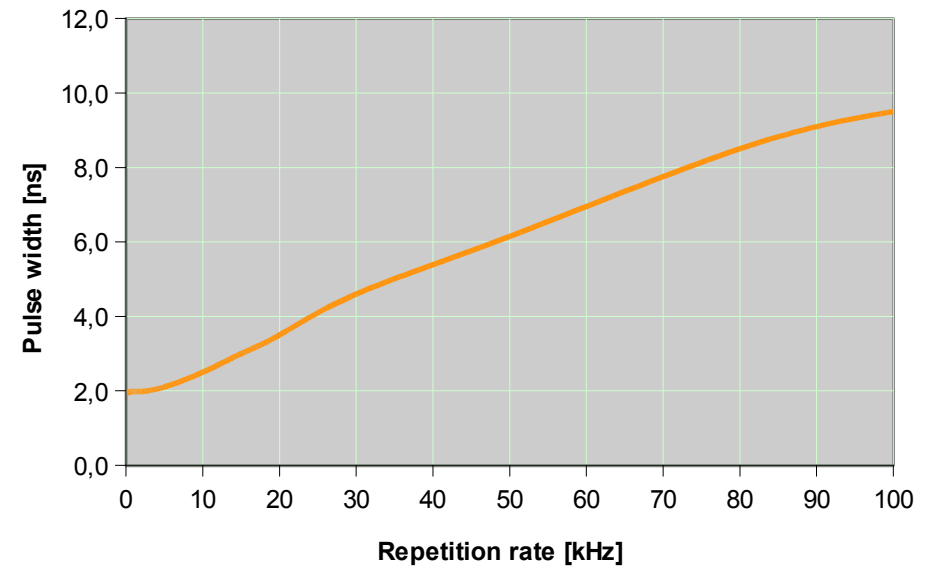

Onda 532nm – Preliminary Performance curves (Rel. 1602)

Onda 532nm: Pulse Energy

Onda 532nm: Pulse Width

Onda 532nm: Average Power

Onda 532nm: Peak Power