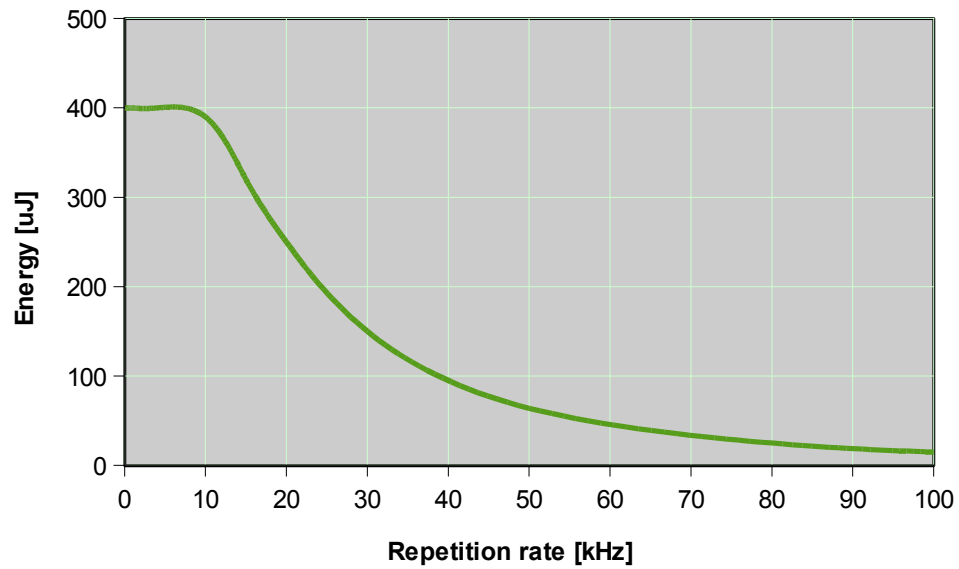

Onda 532nm – Preliminary Performance curves (Rel. 1602)

Onda 532nm: Pulse Energy

Onda 532nm: Pulse Width

Onda 532nm: Average Power

Onda 532nm: Peak Power