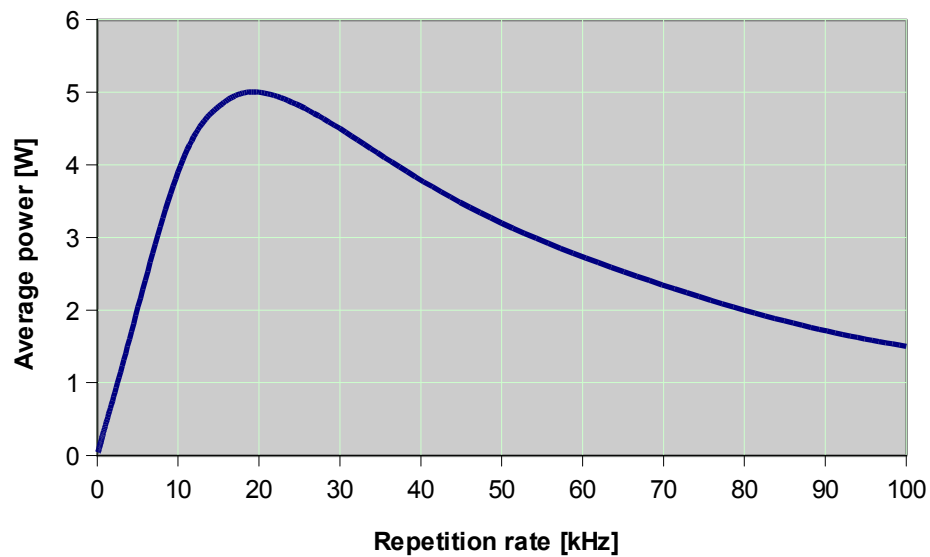

Onda 532nm – Preliminary Performance curves (Rel. 1602)

Onda 532nm: Pulse Energy

Onda 532nm: Pulse Width

Onda 532nm: Average Power

Onda 532nm: Peak Power