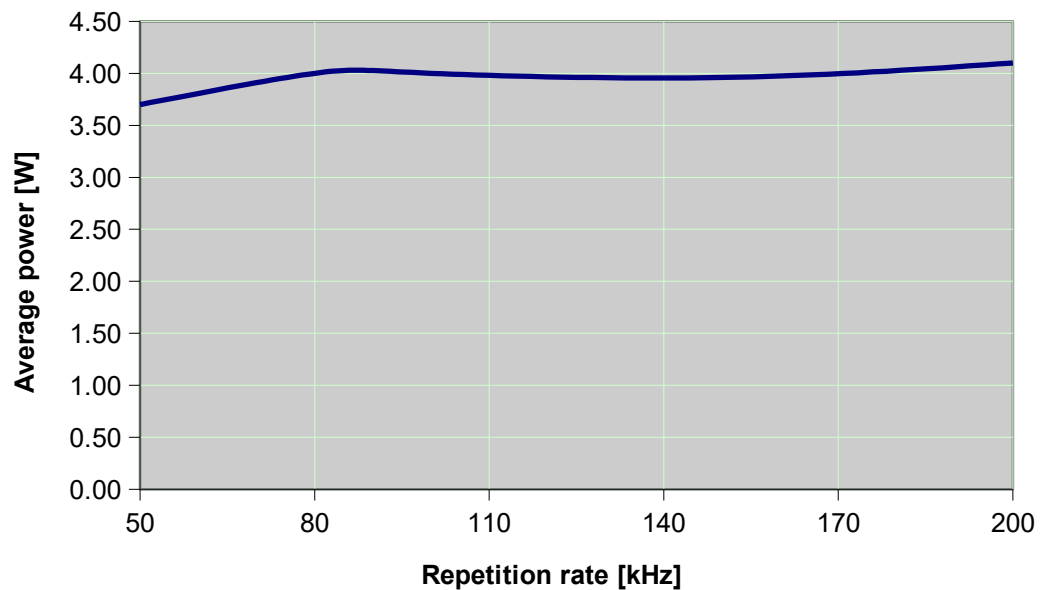

Wedge XF 1064nm Plus – PERFORMANCE CURVES (Rel. 190A)

Wedge XF 1064nm Plus: Pulse Energy

Wedge XF 1064nm Plus: Pulse Width

Wedge HF 1064nm Plus: Average Power

Wedge XF 1064nm Plus: Peak Power