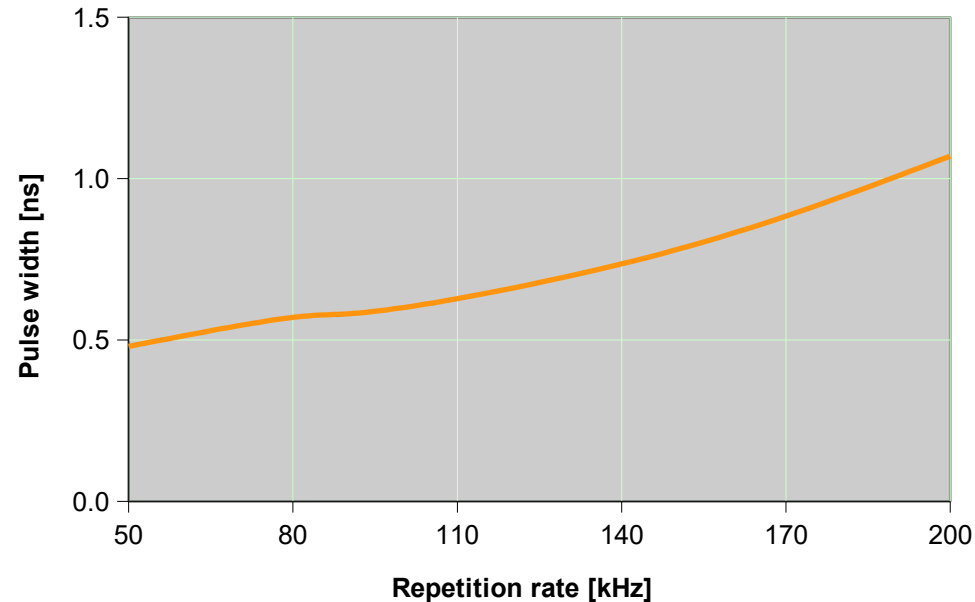

Wedge XF 1064nm Plus – PERFORMANCE CURVES (Rel. 190A)

Wedge XF 1064nm Plus: Pulse Energy

Wedge XF 1064nm Plus: Pulse Width

Wedge HF 1064nm Plus: Average Power

Wedge XF 1064nm Plus: Peak Power