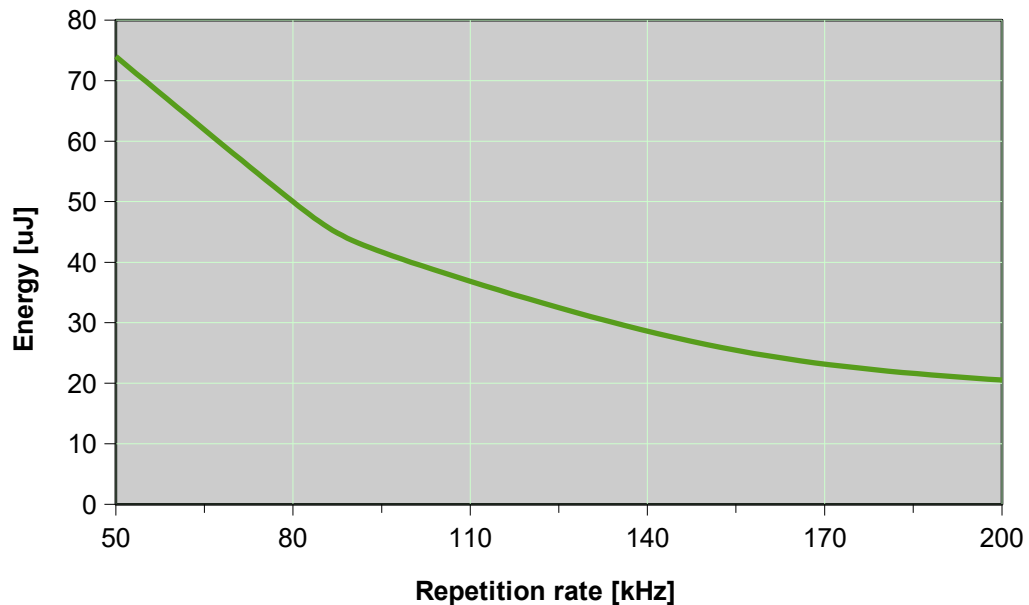

Wedge XF 1064nm Plus – PERFORMANCE CURVES (Rel. 190A)

Wedge XF 1064nm Plus: Pulse Energy

Wedge XF 1064nm Plus: Pulse Width

Wedge HF 1064nm Plus: Average Power

Wedge XF 1064nm Plus: Peak Power