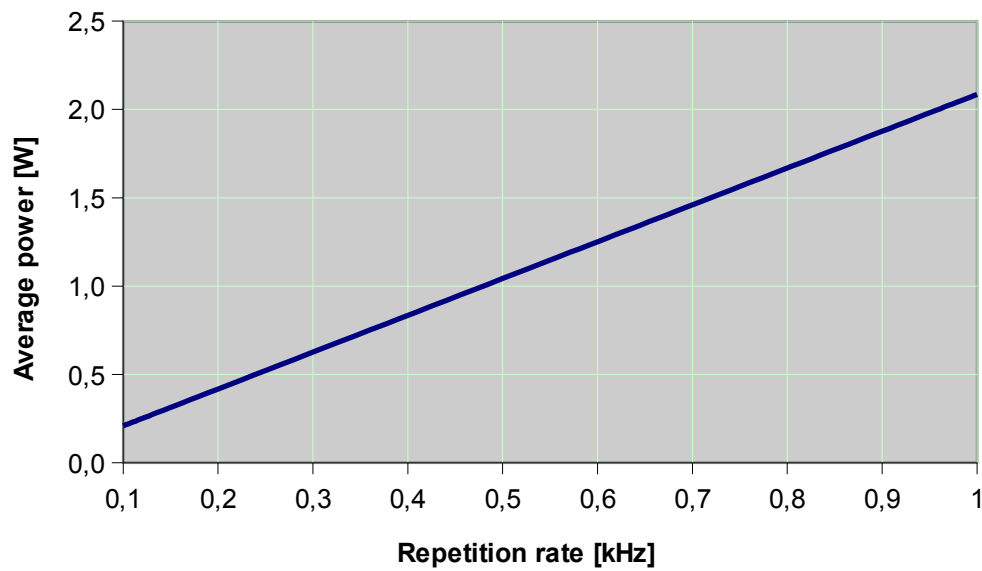

Wedge XB 532nm: Average Power