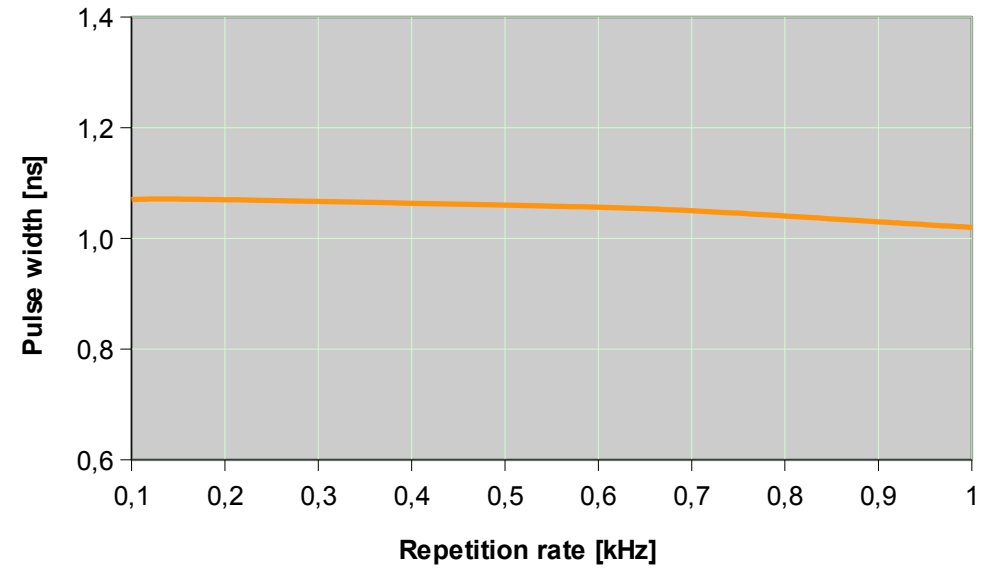

Wedge XB 532nm: Pulse Width