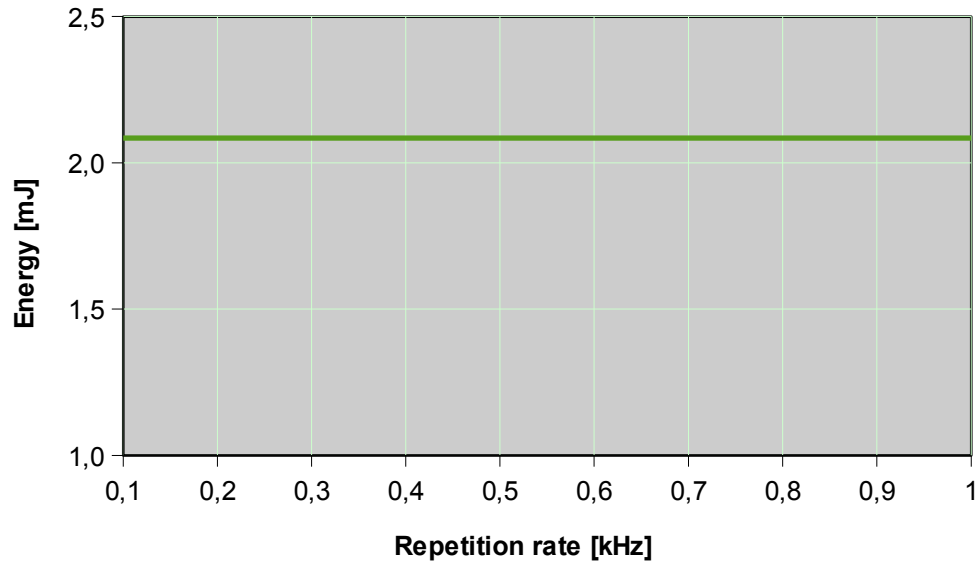

Wedge XB 532nm – PERFORMANCE CURVES (Rel. 1506)

Wedge XB 532nm: Pulse Energy