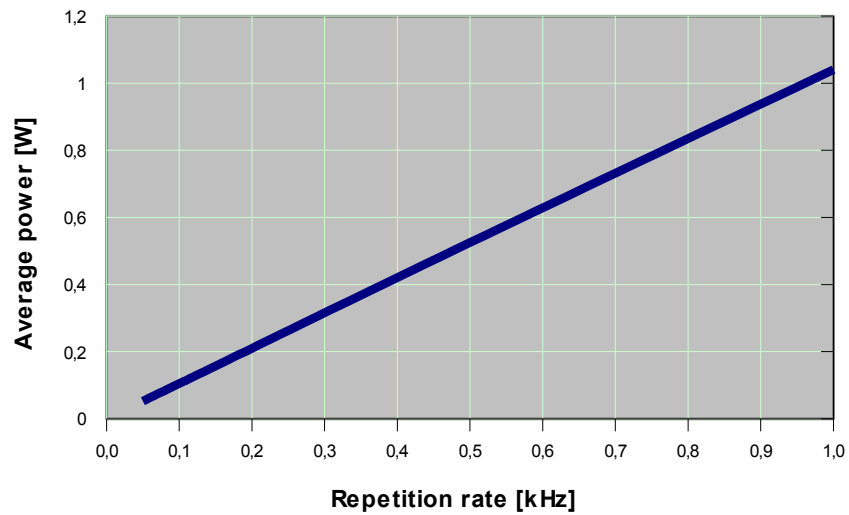

Wedge XB 1572 nm – Performance Curves

Wedge XB 1572 nm: Pulse Energy

Wedge XB 1572 nm: Pulse Width

Wedge XB 1572 nm: Average Power

Wedge XB 1572 nm: Peak Power