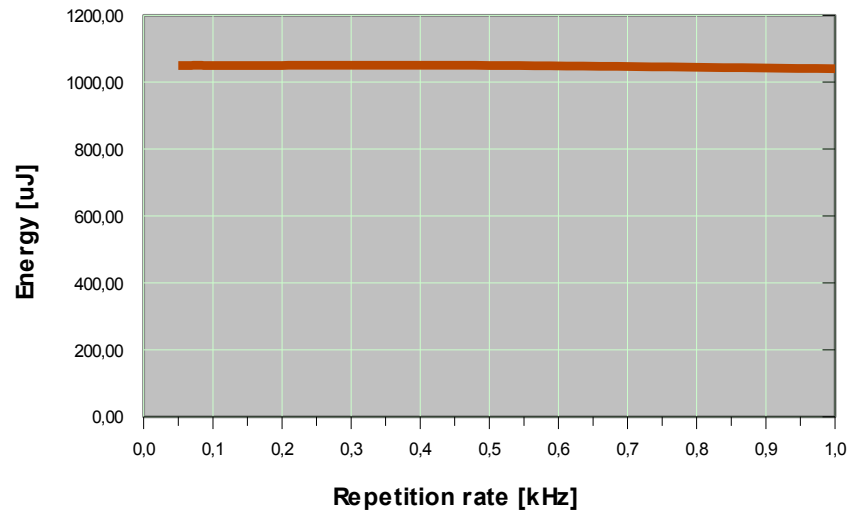

Wedge XB 1572 nm – Performance Curves

Wedge XB 1572 nm: Pulse Energy

Wedge XB 1572 nm: Pulse Width

Wedge XB 1572 nm: Average Power

Wedge XB 1572 nm: Peak Power