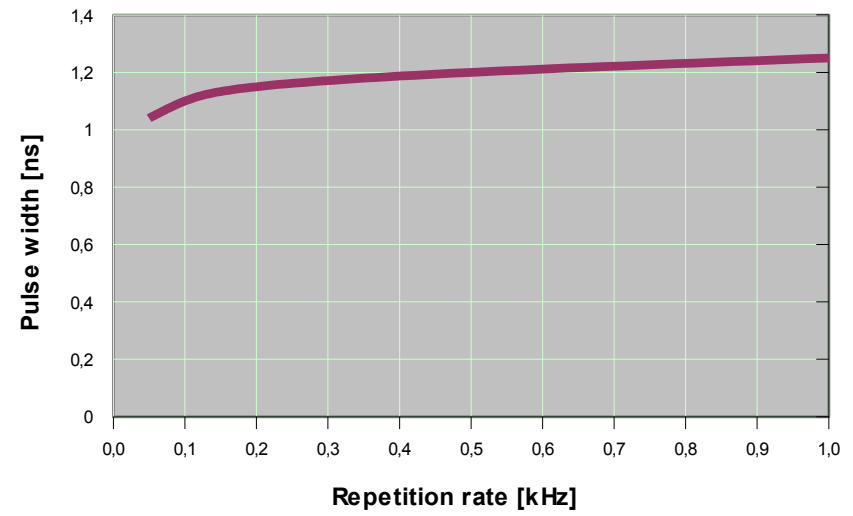

Wedge XB 1572 nm – Performance Curves

Wedge XB 1572 nm: Pulse Energy

Wedge XB 1572 nm: Pulse Width

Wedge XB 1572 nm: Average Power

Wedge XB 1572 nm: Peak Power