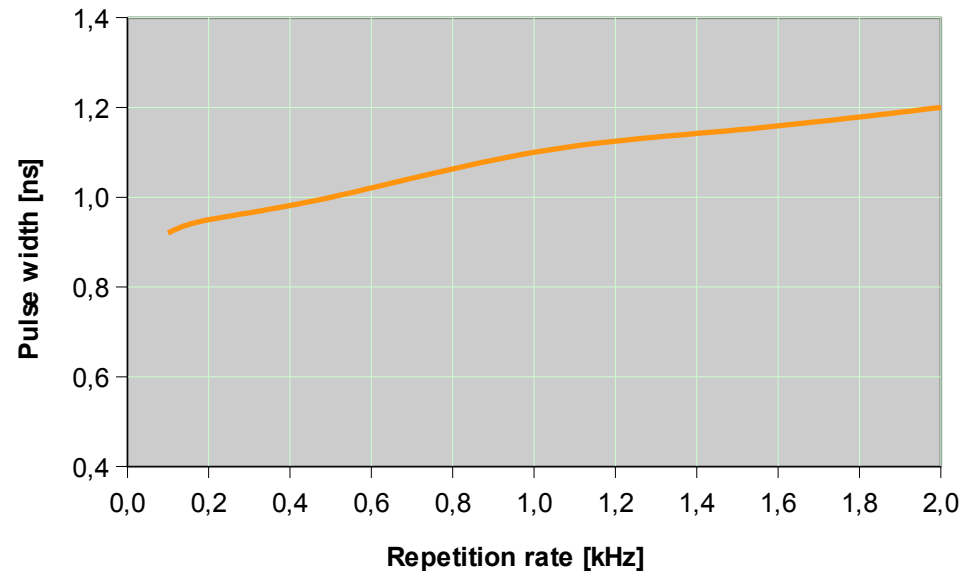

Wedge HB 532nm – PERFORMANCE CURVES (Rel. 1506)

Wedge HB 532nm: Pulse Energy

Wedge HB 532nm: Pulse Width

Wedge HB 532nm: Average Power

Wedge HB 532nm: Peak Power