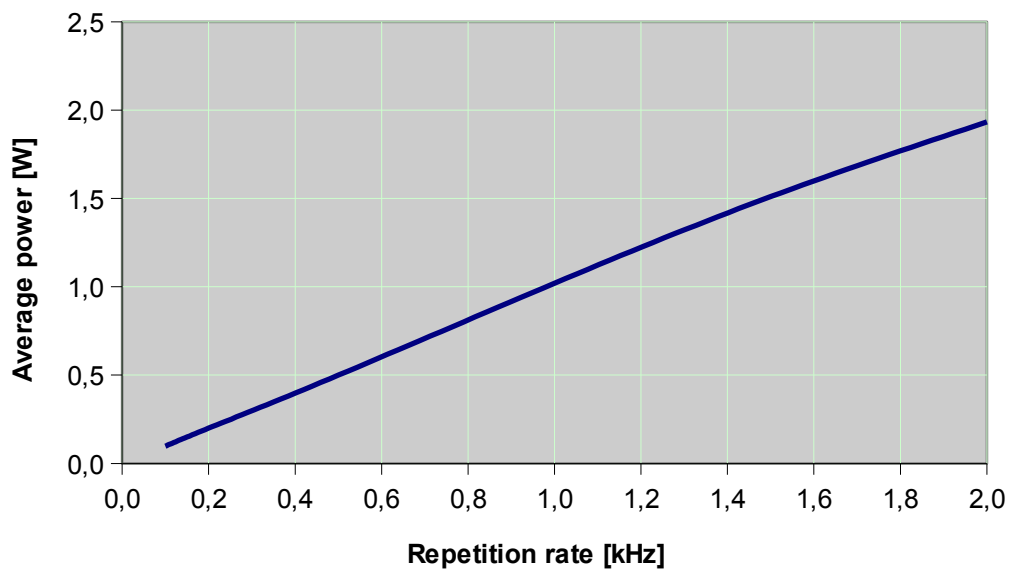

Wedge HB 532nm – PERFORMANCE CURVES (Rel. 1506)

Wedge HB 532nm: Pulse Energy

Wedge HB 532nm: Pulse Width

Wedge HB 532nm: Average Power

Wedge HB 532nm: Peak Power