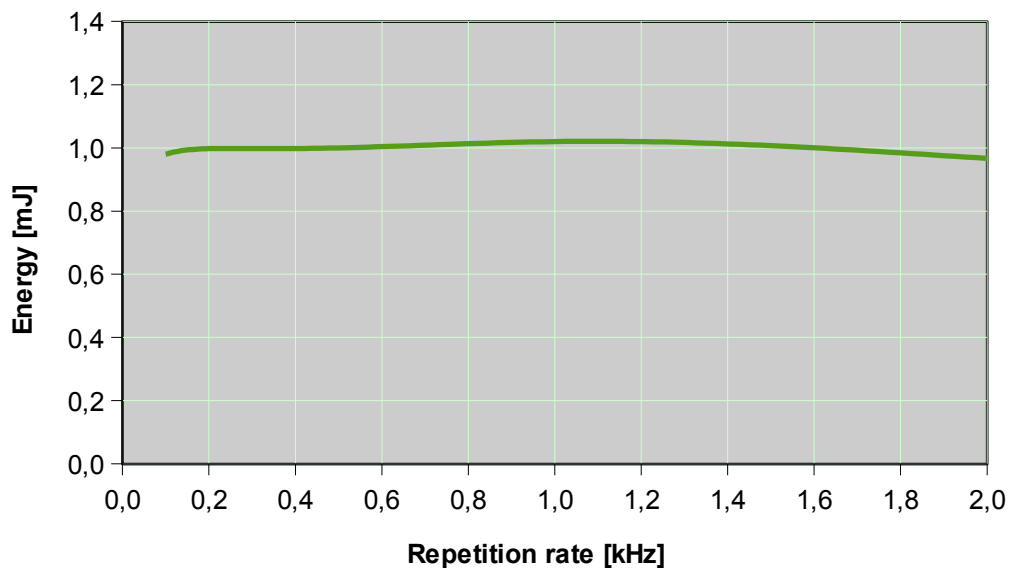

Wedge HB 532nm – PERFORMANCE CURVES (Rel. 1506)

Wedge HB 532nm: Pulse Energy

Wedge HB 532nm: Pulse Width

Wedge HB 532nm: Average Power

Wedge HB 532nm: Peak Power