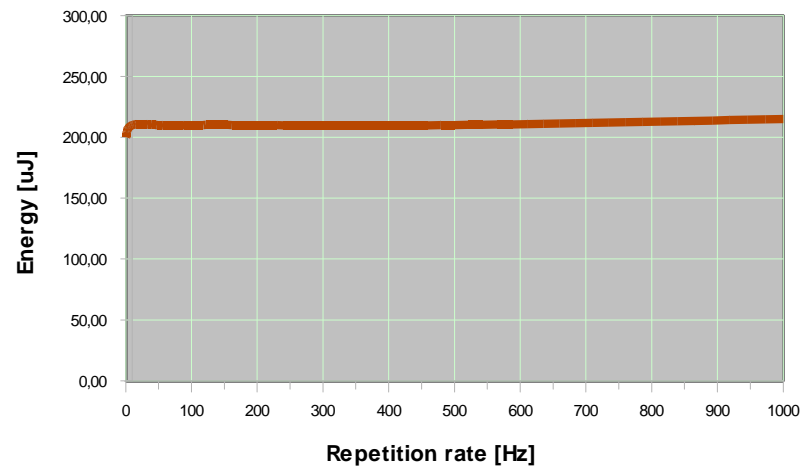

Wedge HB 355nm – Performance Curves

Wedge HB 355: Pulse Energy