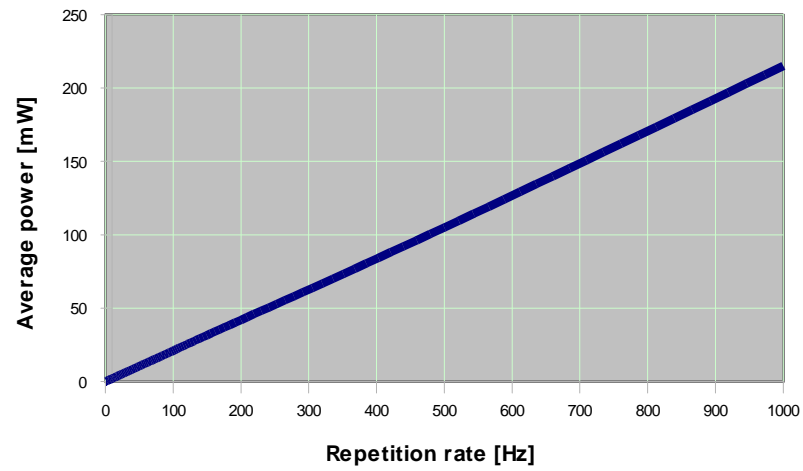

Wedge HB 355: Average Power