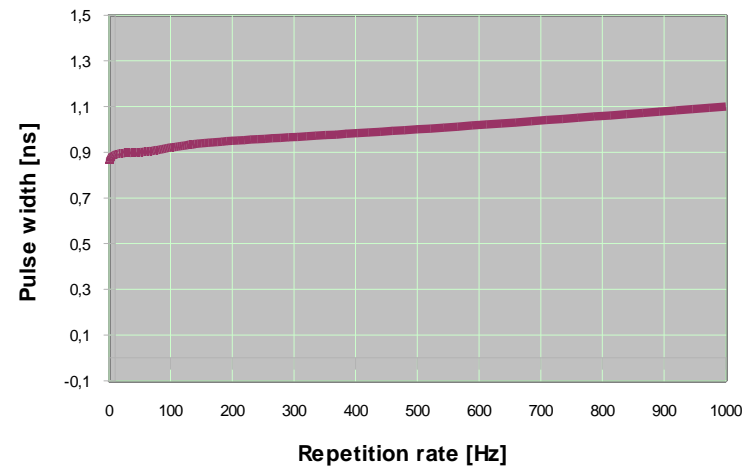

Wedge HB 355: Pulse Width