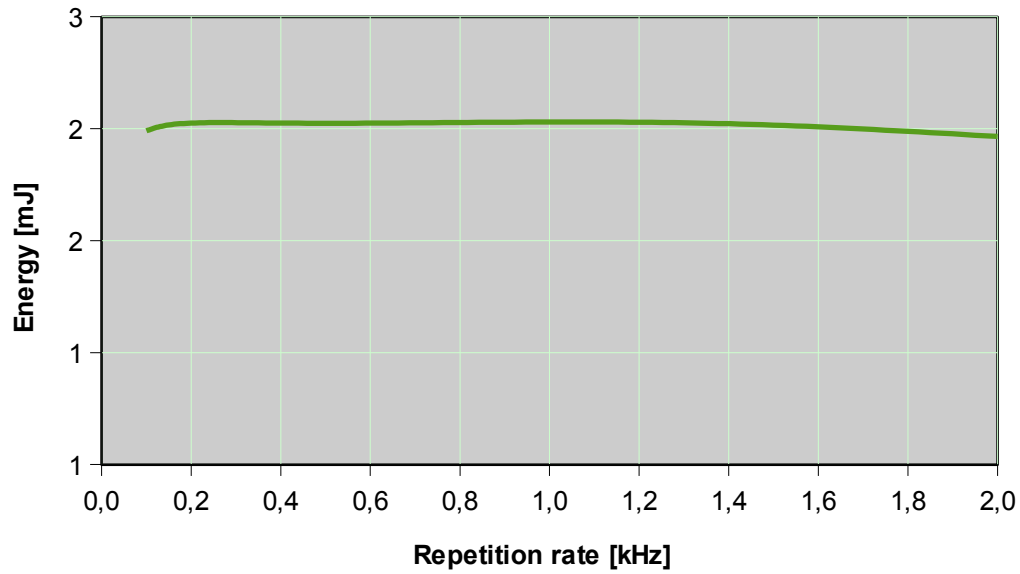

Wedge HB 1064nm – PERFORMANCE CURVES (Rel. 1506)

Wedge HB 1064nm: Pulse Energy