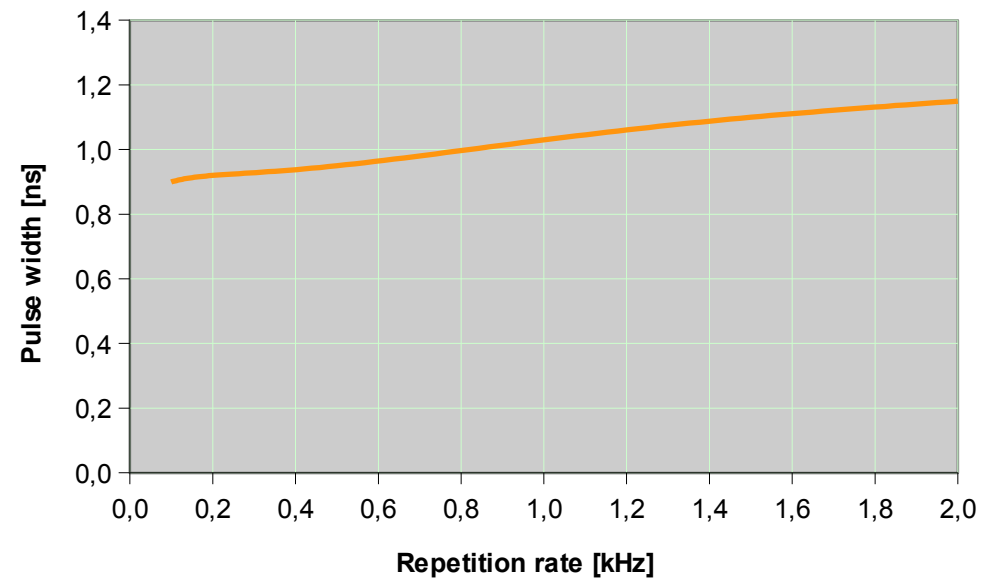

Wedge HB 1064nm: Pulse Width