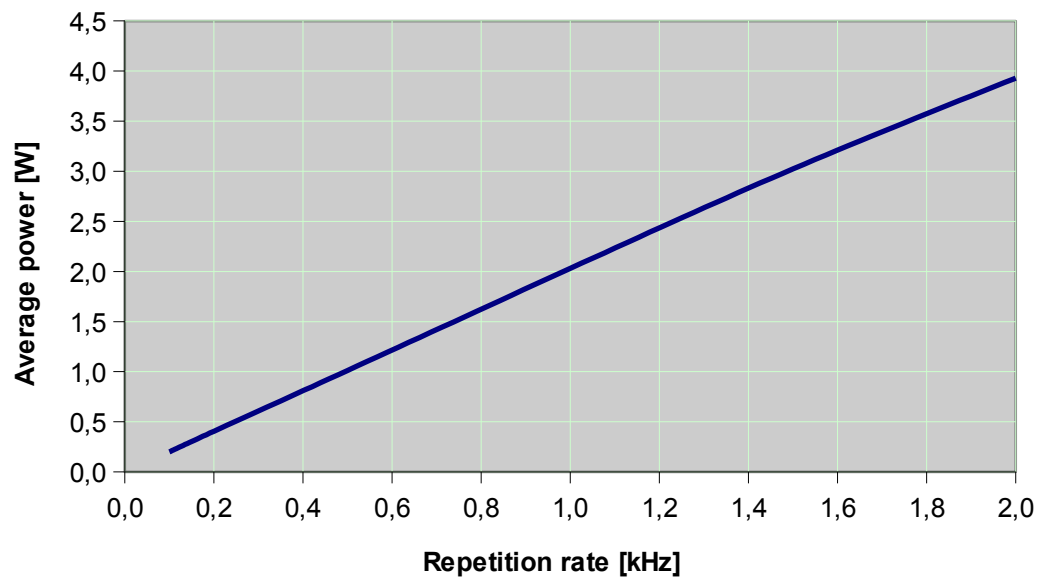

Wedge HB 1064nm: Average Power