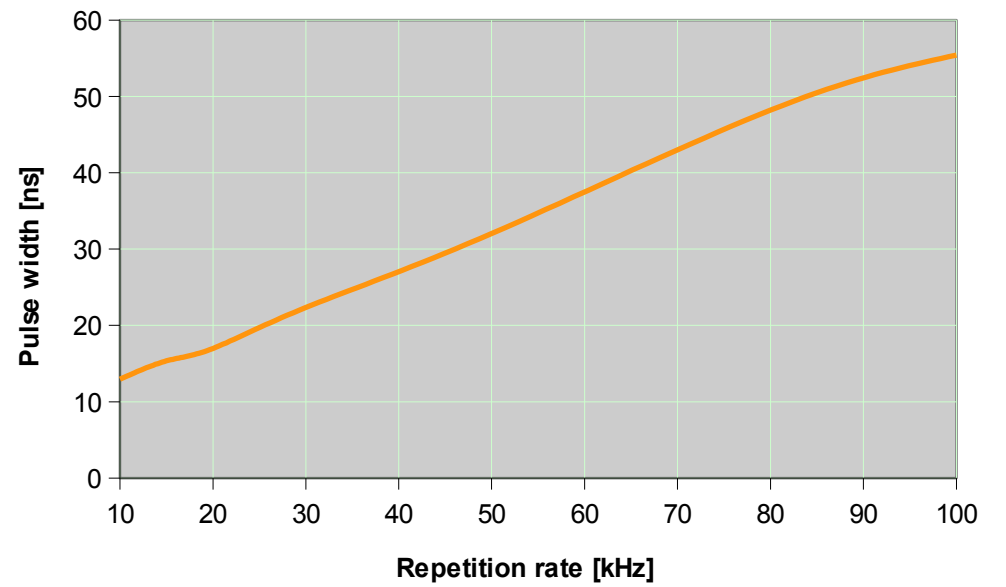

Sol 6W 1064nm – PERFORMANCE CURVES (Rel. 1506)

Sol 6W 1064nm: Pulse Energy

Sol 6W 1064nm: Pulse Width

Sol 6W 1064nm: Average Power

Sol 6W 1064nm: Peak Power