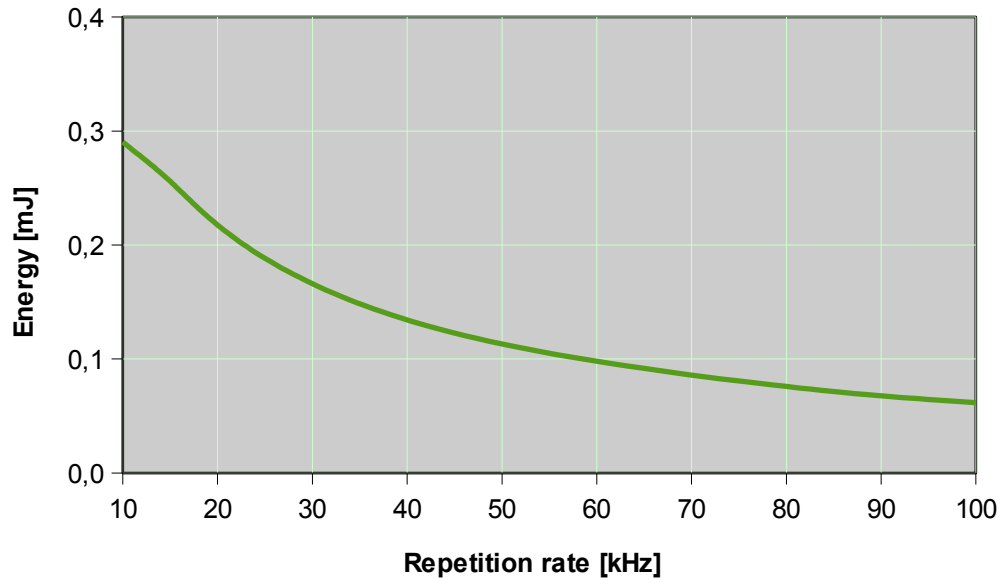

Sol 6W 1064nm – PERFORMANCE CURVES (Rel. 1506)

Sol 6W 1064nm: Pulse Energy

Sol 6W 1064nm: Pulse Width

Sol 6W 1064nm: Average Power

Sol 6W 1064nm: Peak Power