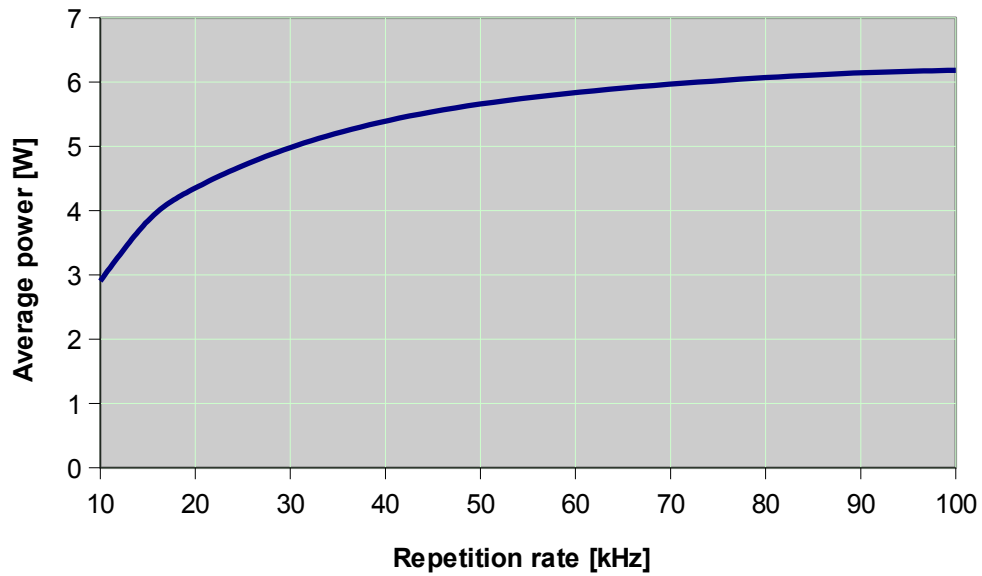

Sol 6W 1064nm – PERFORMANCE CURVES (Rel. 1506)

Sol 6W 1064nm: Pulse Energy

Sol 6W 1064nm: Pulse Width

Sol 6W 1064nm: Average Power

Sol 6W 1064nm: Peak Power